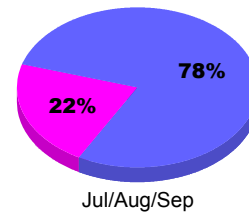

YTD Status Quo Clubs 2012-2013

Status Quo Clubs Compared to Status Quo Members

Legend: Status Quo Clubs (Cyan), Total Status Quo Members (Green)

MEMBERSHIP

**Membership Results
2012-2013**

**Membership
2011-2012**

Month	Net Memb Goal	Actual New Memb	Actual Dropped Memb	Gain/Loss of Memb	Gain/Loss of Memb
Jul/Aug/Sep	0	23	-19	4	-10
Totals	0	23	-19	4	-10

Membership Results 2012-2013

Goal, New, Dropped, Gain/Loss

Legend: Goal (Cyan), Actual (Green), Dropped (Yellow), Gain Loss (Magenta)

Comparison of Membership Gain/Loss

Current Year Compared to the Previous Year

Legend: Current Year (Cyan), Previous Year (Green)

Gender Comparison 2012-2013

Jul/Aug/Sep

Legend: Male (Blue), Female (Magenta)